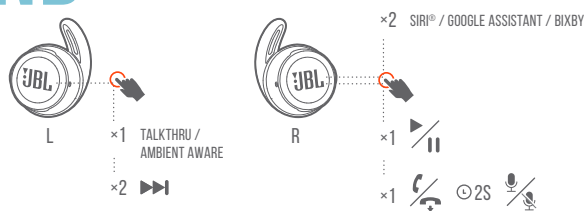

QUICK START GUIDE

BC

REFLECTFLOW

WHAT'S IN THE BOX

HOW TO WEAR

SELECT YOUR SIZE
MIX AND MATCH FOR A PERFECT FIT AND AUDIO PERFORMANCE

ATTACH EAR TIPS AND ENHANCERS

FIRST TIME USE

POWER ON & CONNECT

PAIRING

POWER OFF

MANUAL CONTROLS

BUTTON COMMAND

CHARGING

LED BEHAVIORS