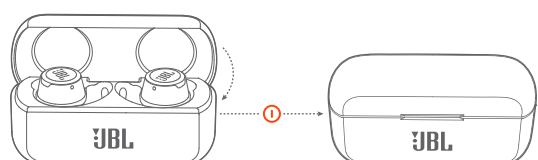

QUICK START GUIDE

BC

REFLECTFLOW

WHAT'S IN THE BOX

HOW TO WEAR

SELECT YOUR SIZE
MIX AND MATCH FOR A PERFECT FIT AND AUDIO PERFORMANCE

ATTACH EAR TIPS AND ENHANCERS

FIRST TIME USE

POWER ON & CONNECT

PAIRING

POWER OFF

MANUAL CONTROLS

BUTTON COMMAND

CHARGING

LED BEHAVIORS