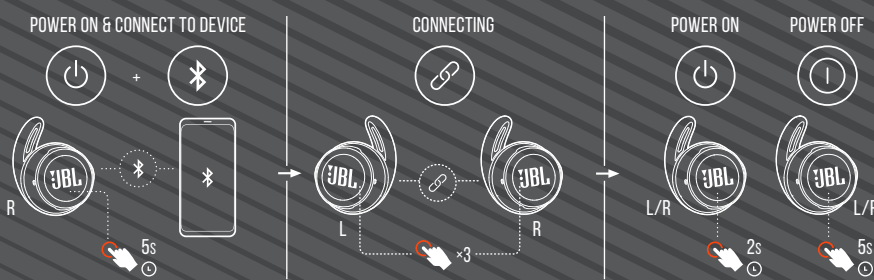

POWER ON & CONNECT

PAIRING

POWER OFF

MANUAL CONTROLS

BUTTON COMMAND

CHARGING

LED BEHAVIORS