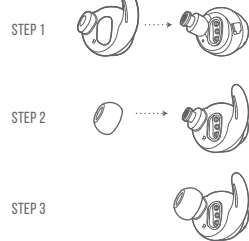

QUICK START GUIDE

BC

REFLECTFLOW

WHAT'S IN THE BOX

HOW TO WEAR

SELECT YOUR SIZE
MIX AND MATCH FOR A PERFECT FIT AND AUDIO PERFORMANCE

ATTACH EAR TIPS AND ENHANCERS

FIRST TIME USE

POWER ON & CONNECT

PAIRING

POWER OFF

MANUAL CONTROLS

BUTTON COMMAND

CHARGING

LED BEHAVIORS