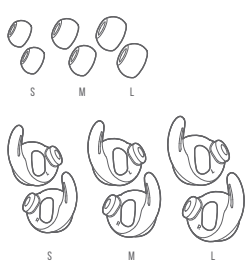

QUICK START GUIDE

BC

REFLECTFLOW

WHAT'S IN THE BOX

HOW TO WEAR

SELECT YOUR SIZE
MIX AND MATCH FOR A PERFECT FIT AND AUDIO PERFORMANCE

ATTACH EAR TIPS AND ENHANCERS

FIRST TIME USE

POWER ON & CONNECT

PAIRING

POWER OFF

MANUAL CONTROLS

BUTTON COMMAND

CHARGING

LED BEHAVIORS