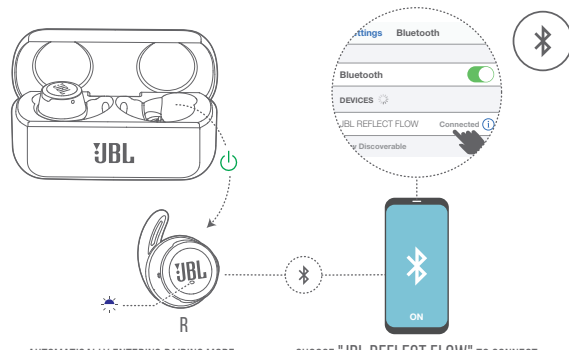

QUICK START GUIDE

BC

REFLECTFLOW

WHAT'S IN THE BOX

HOW TO WEAR

SELECT YOUR SIZE
MIX AND MATCH FOR A PERFECT FIT AND AUDIO PERFORMANCE

ATTACH EAR TIPS AND ENHANCERS

FIRST TIME USE

POWER ON & CONNECT

PAIRING

POWER OFF

MANUAL CONTROLS

BUTTON COMMAND

CHARGING

LED BEHAVIORS